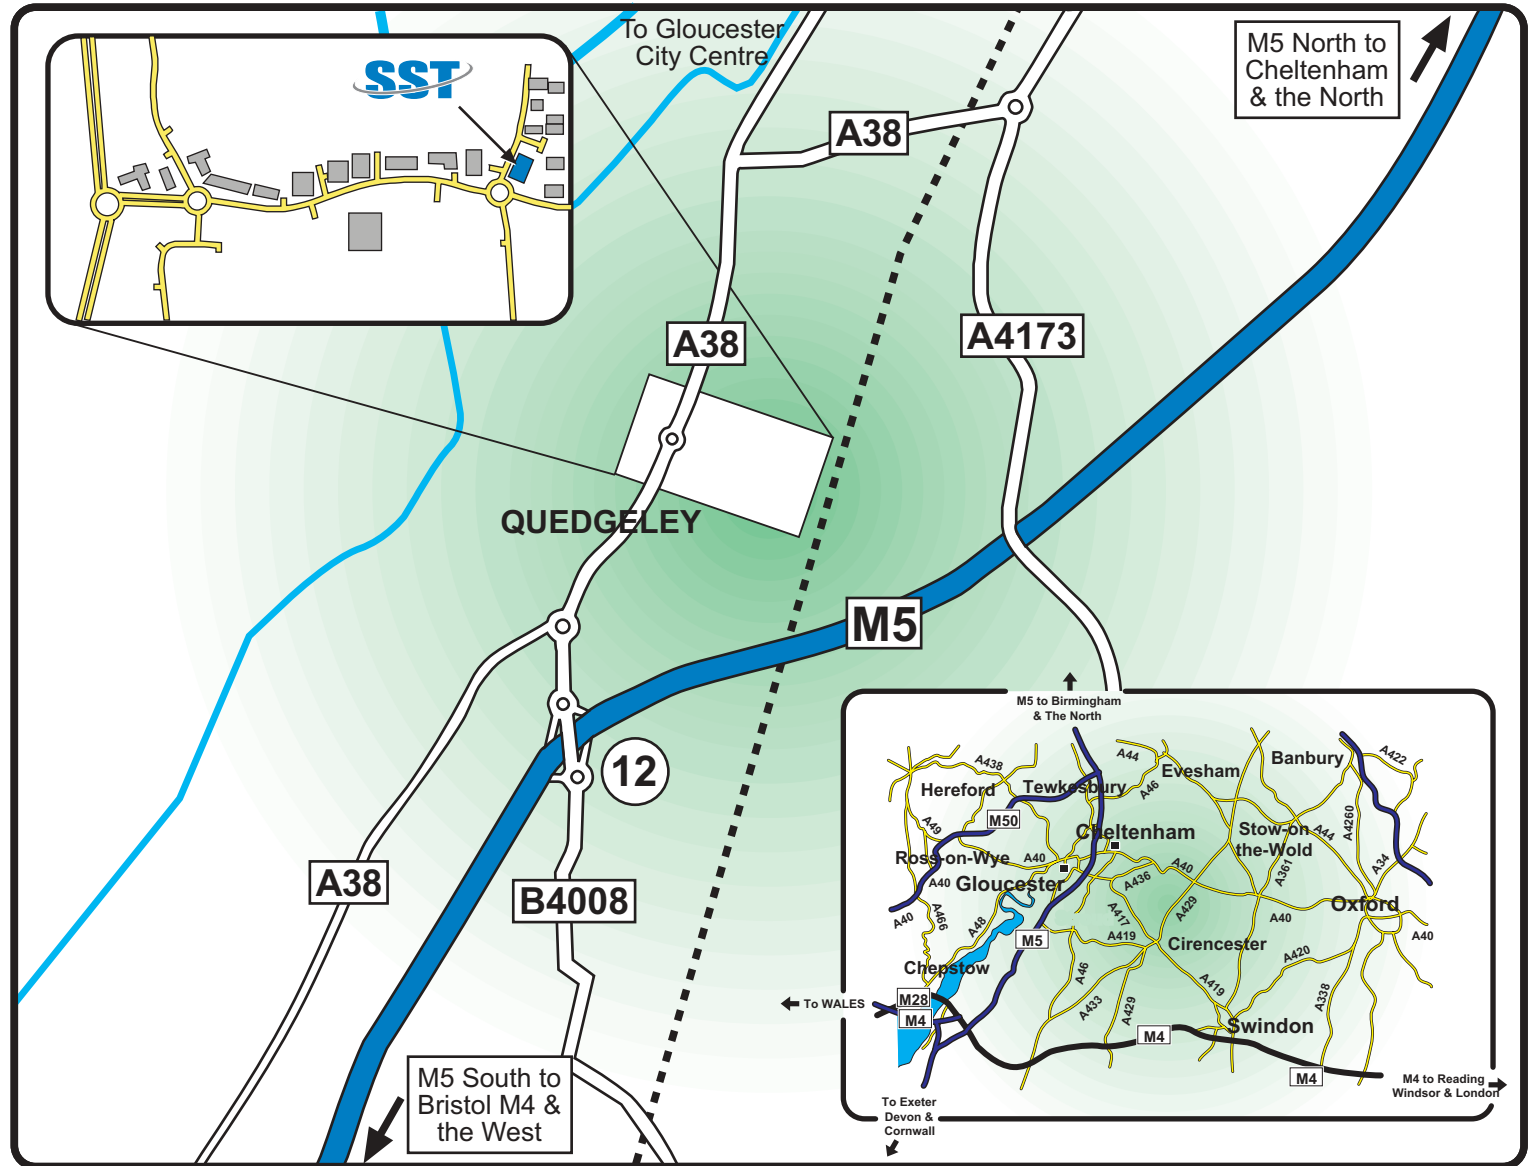

Brunel Court
Waterwells
Gloucester
GL2 2AL

t +44 (0) 1452 371999
f +44 (0) 1452 557700
e info@sst.ws
w www.sst.ws

How To Find Us

From M5 Junction 12

Exit at Junction 12 off the M5 (signposted to Gloucester A38). Continue along the A38 towards Gloucester for approximately 1 mile. At the second roundabout (Holiday Inn), turn right into Waterwells Business Park. Continue to the second roundabout. We are the first building off the first exit.